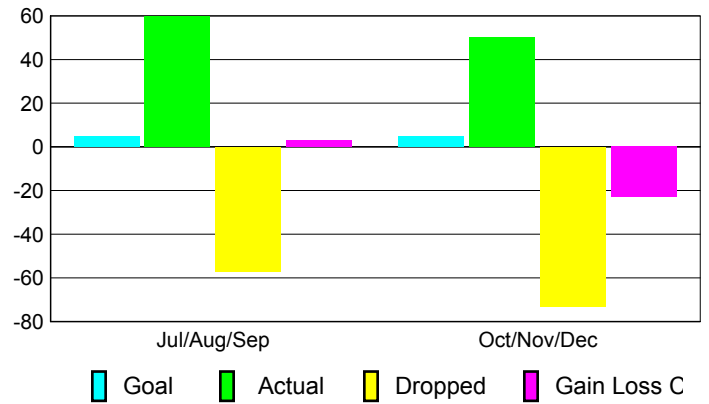

Membership Results 2010-2011

Goal, New, Dropped, Gain/Loss